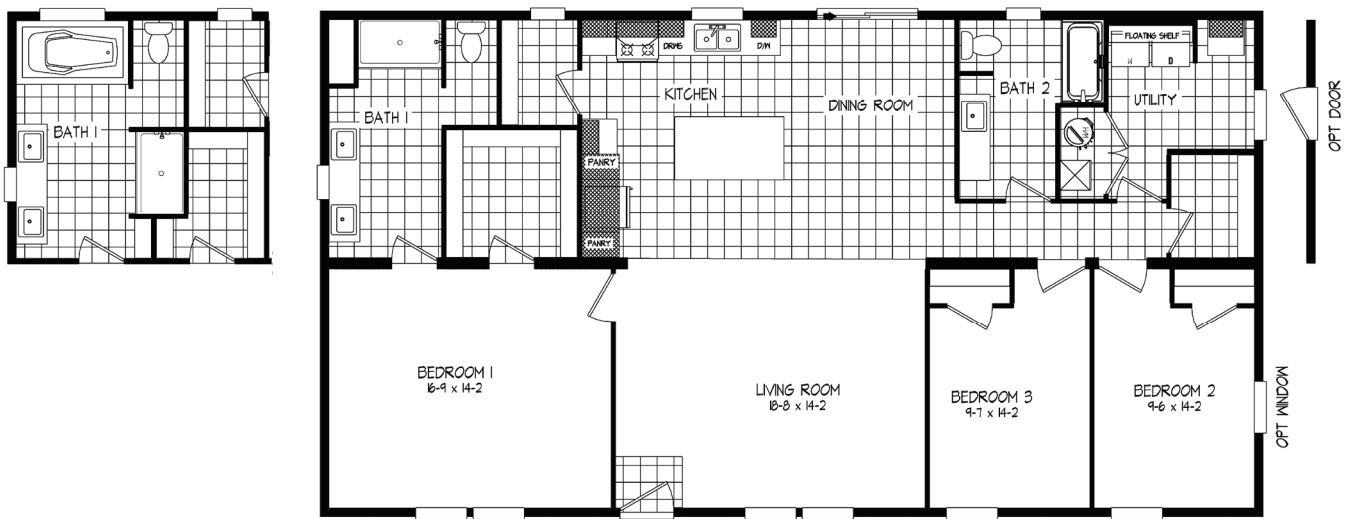

## Acadia

3 beds / 2 baths / 1,680 sq. ft. / 32x56

231 N. Apache Road | Buckeye, AZ 85326  
623.386.4495 | 951salesteam@clayton.net

Scan to View  
Model Online