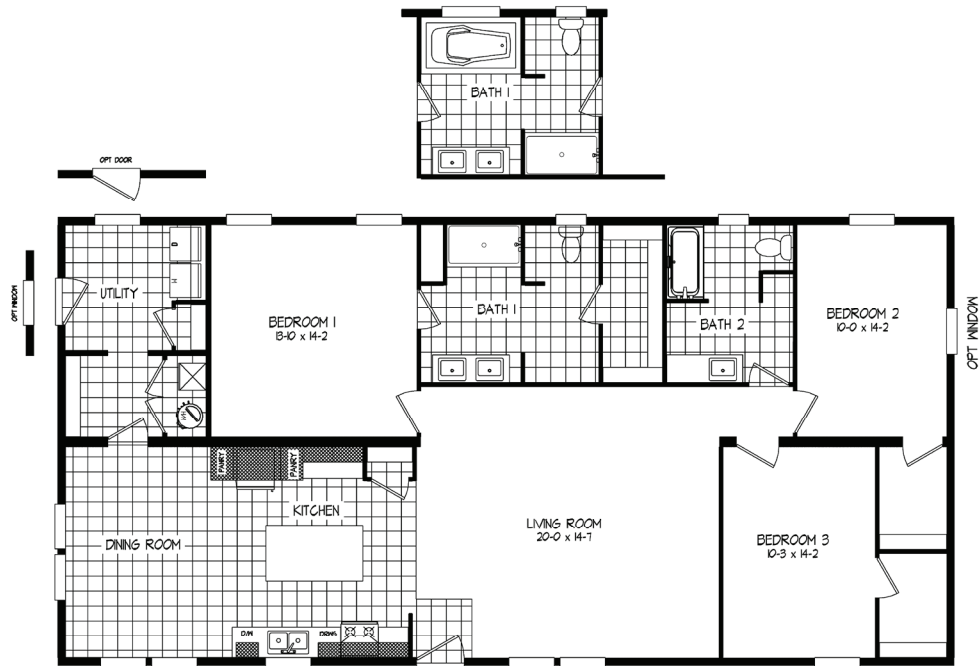

HARMONY

Bryce

3 beds / 2 baths / 1,800 sq. ft. / 32x60

231 N. Apache Road | Buckeye, AZ 85326
623.386.4495 | 951salesteam@clayton.net

Scan to View
Model Online