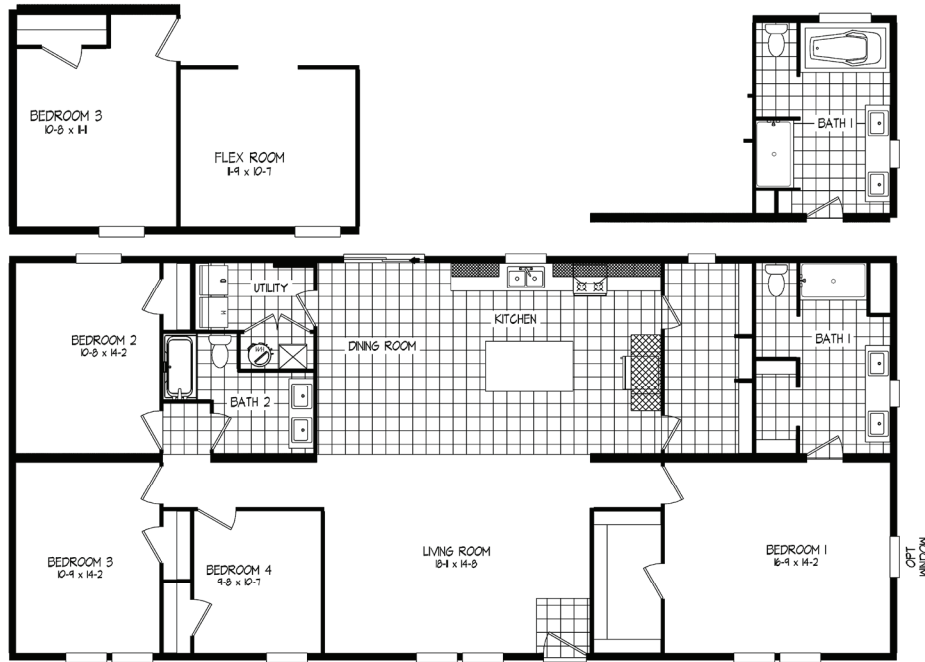

HARMONY

Joshua

3/4 beds / 2 baths / 1,980 sq. ft. / 32x66

231 N. Apache Road | Buckeye, AZ 85326
623.386.4495 | 951salesteam@clayton.net

Scan to View
Model Online