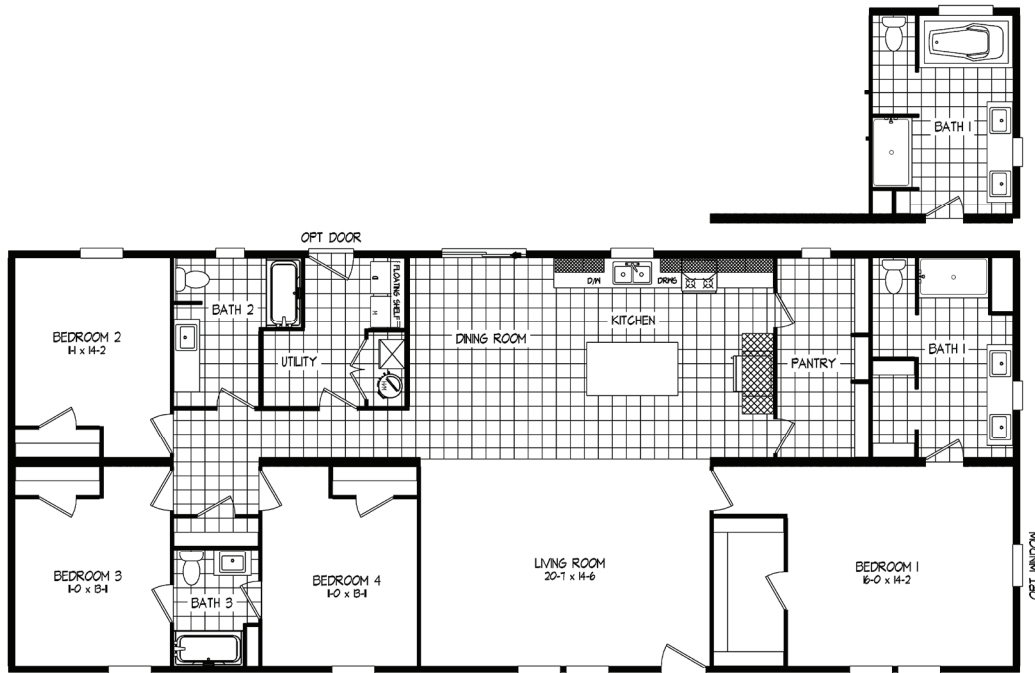

## Denali

4 beds / 3 baths / 2,160 sq. ft. / 32x72

231 N. Apache Road | Buckeye, AZ 85326  
623.386.4495 | 951salesteam@clayton.net

Scan to View  
Model Online