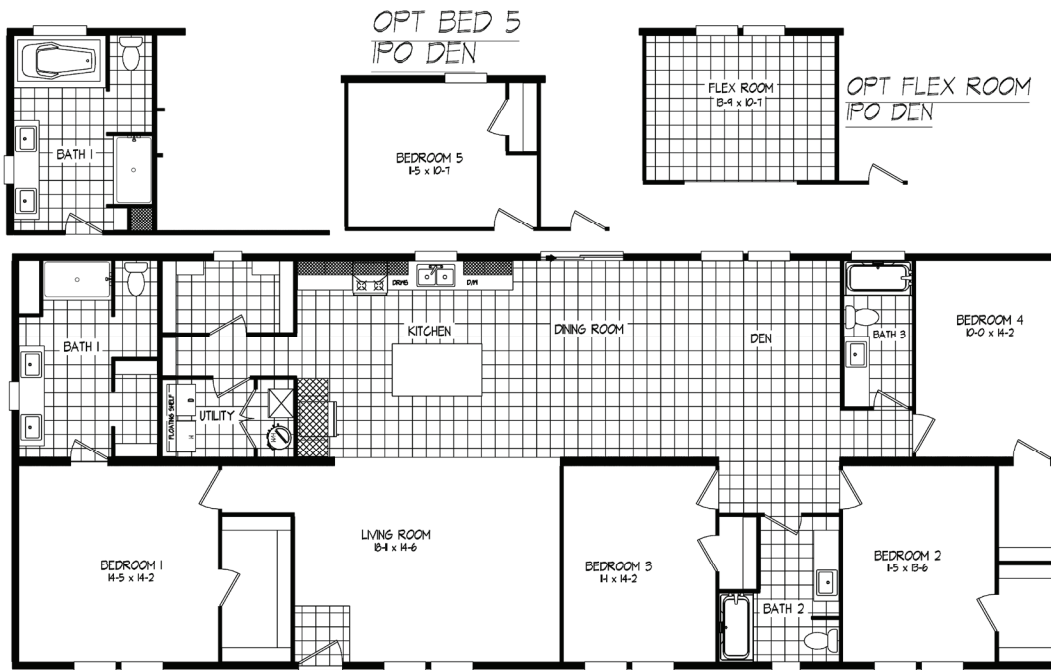

HARMONY

Grand

4/5 beds / 3 baths / 2,280 sq. ft. / 32x76

231 N. Apache Road | Buckeye, AZ 85326
623.386.4495 | 951salesteam@clayton.net

Scan to View
Model Online